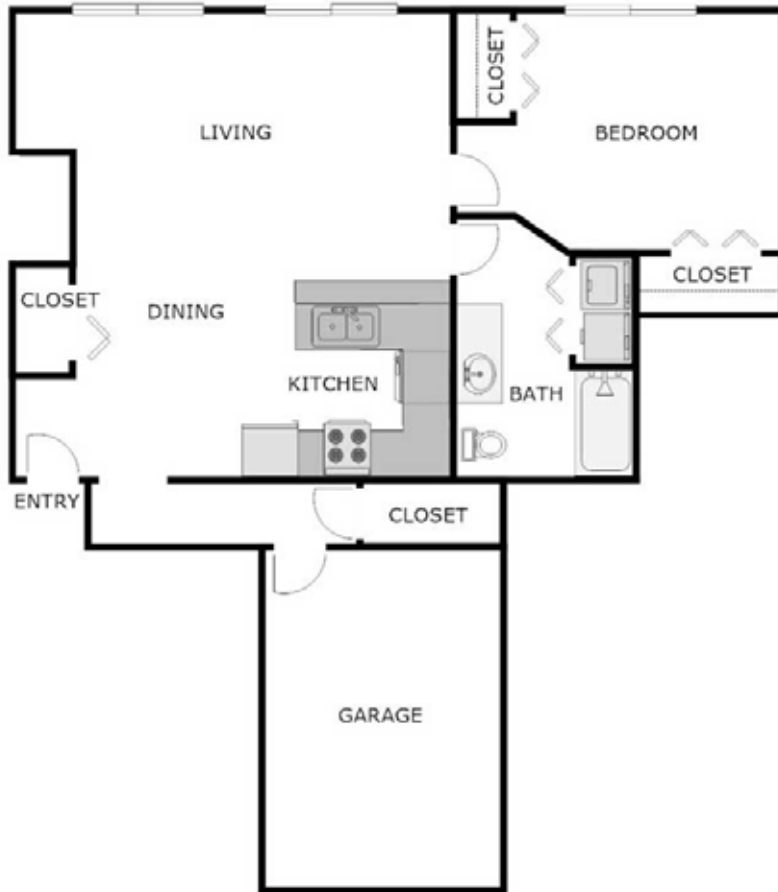

Parkdale Apartments

PRE/MIER Real Estate Management LLC

715 204 5434

1 Bedroom 1 Bath Attached Garage Apartment

950 Sq. Ft.

RENT

DEPOSIT

DATE AVAILABLE